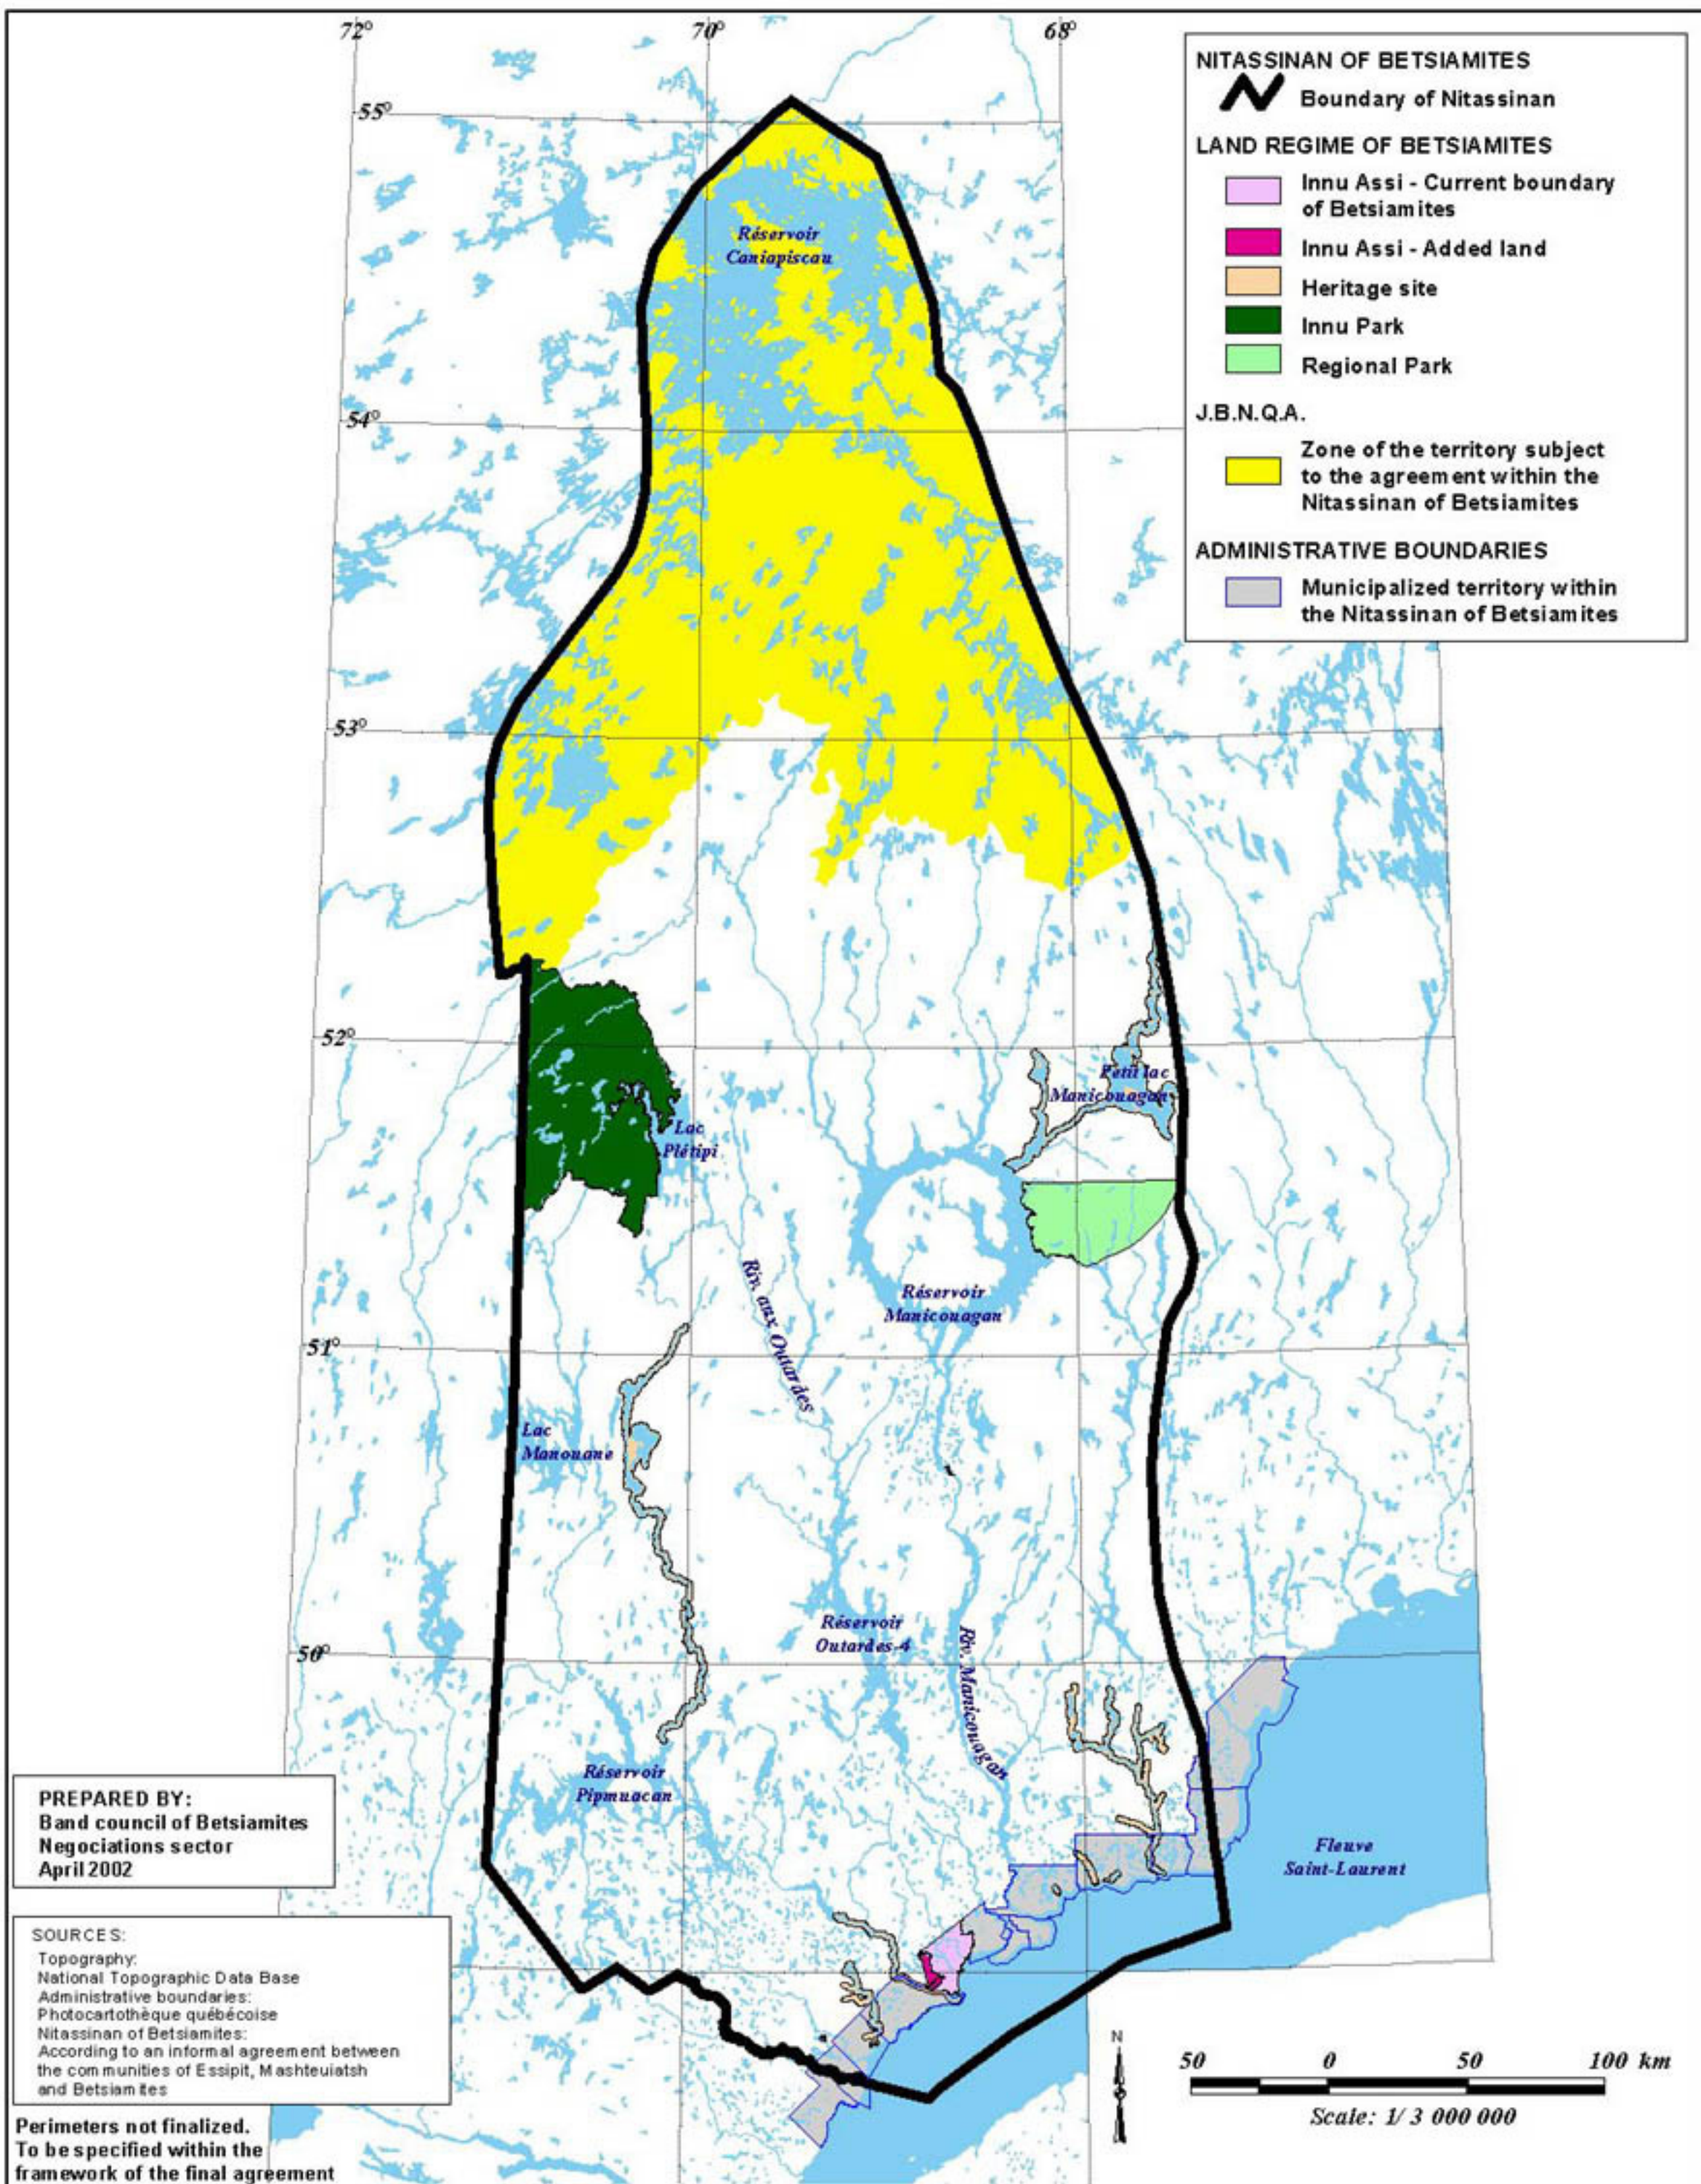

Schedule 4.1 - Nitassinan of the First Nation of Betsiamites

PREPARED BY:
 Band council of Betsiamites
 Negotiations sector
 April 2002

SOURCES:
 Topography:
 National Topographic Data Base
 Administrative boundaries:
 Photocartotheque québécoise
 Nitassinan of Betsiamites:
 According to an informal agreement between
 the communities of Essipit, Mashteuiatsh
 and Betsiamites

Perimeters not finalized.
 To be specified within the
 framework of the final agreement