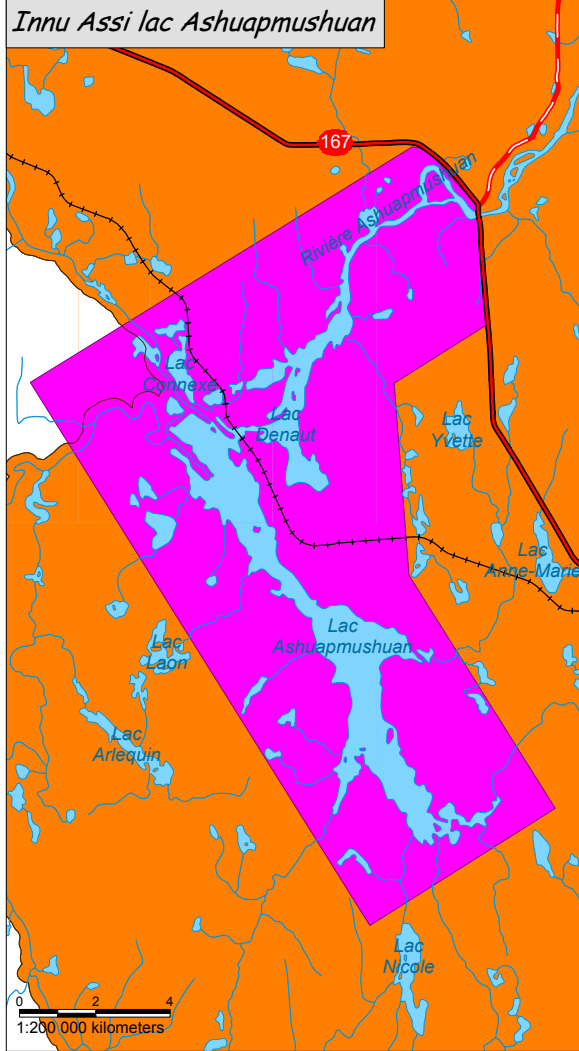

**Schedule 4.2 Innu Assi
Mashteuiatsh**

Key

Aboriginal Allocations

- Boundary of the Nitassinan of Mashteuiatsh
- Innu Assi - Current boundary of Mashteuiatsh
- Innu Assi
- Heritage Site
- Innu Park
- Other Park
- Ashuapmushuan Wildlife Preserve
- Territory subject to the JBNQA

Non-Native Allocation

- Boundary of the municipality

Road network

- Provincial road
- Secondary road
- Main logging road
- Railway line

Hydrography

- Lake/River
- Watercourse

Sources:
Geomatics Canada, MRN and BGR.