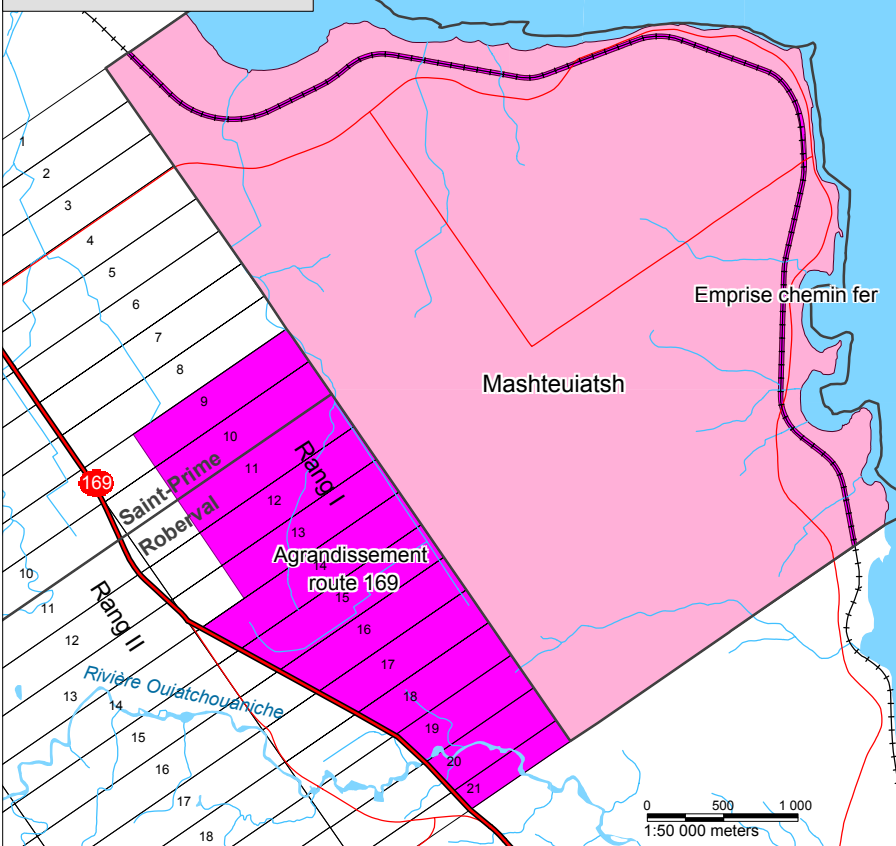

Innu Assi Mashteuiatsh